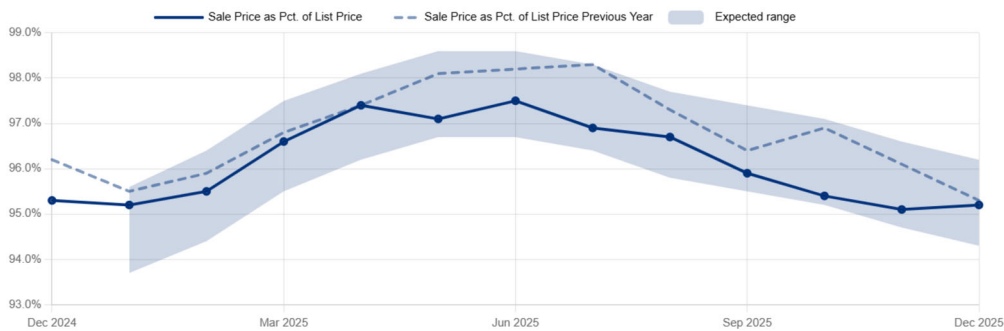

-14%

Typical change is about -5%

Year-over-year

+9%

▶ View source and notes...

Price

Median Sale Price

Median monthly sale price

December 2025
250,000
 Expected range of 207,677-229,537

Month-over-month
+5%
 Typical change is about -2%

Year-over-year
+7%

▶ View source and notes...

Sale Price as Pct. of List Price

Monthly average

December 2025
95.2%
 Expected range of 94.3%-96.2%

Month-over-month
+0%
 Typical change is about -0%

Year-over-year
-0%

▶ View source and notes...