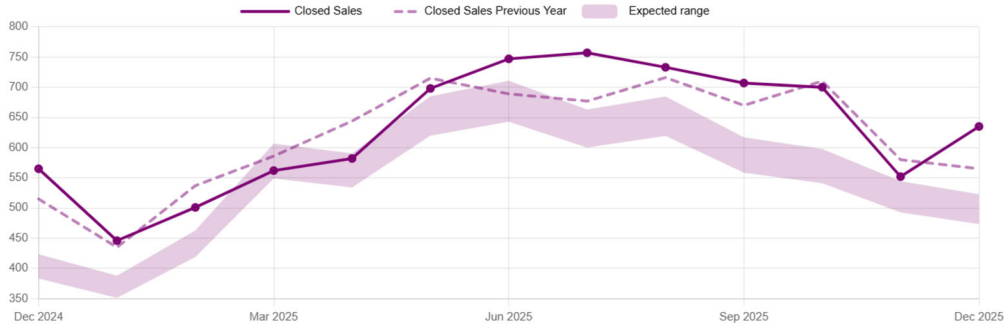

Typical change is about -6%

Year-over-year

+11%

► [View source and notes...](#)

New Listings

Monthly total by listing date

December 2025

429

Expected range of 388-428

Month-over-month

-29%

Typical change is about -30%

Year-over-year

-10%

► [View source and notes...](#)

Sales

Closed Sales

Monthly total of closed sales

December 2025
635
 Expected range of 473-523

Month-over-month
+15%
 Typical change is about -4%

Year-over-year
+12%

▶ View source and notes...

New Pending Contracts

Monthly total by pending date

December 2025
449
 Expected range of 394-436

Month-over-month
-23%
 Typical change is about -19%

Year-over-year
+3%

▶ View source and notes...

Market Momentum

Median Days on Market