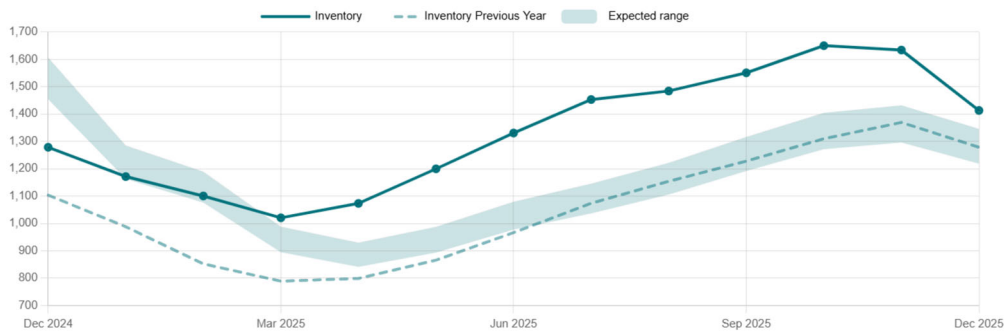

Monthly Market Report

The Fort Wayne Region is seeing fewer new listings but more closed sales. New listings dropped by 29% from last month, while closed sales increased by 15%.

Monthly Market Report • Fort Wayne Region (8 counties) • December 2025

Supply

Inventory

Average daily inventory

December 2025

1,413

Expected range of 1,218-1,346

Month-over-month

-14%

Typical change is about -6%

Year-over-year

+11%

► [View source and notes...](#)

New Listings

Monthly total by listing date

December 2025

429