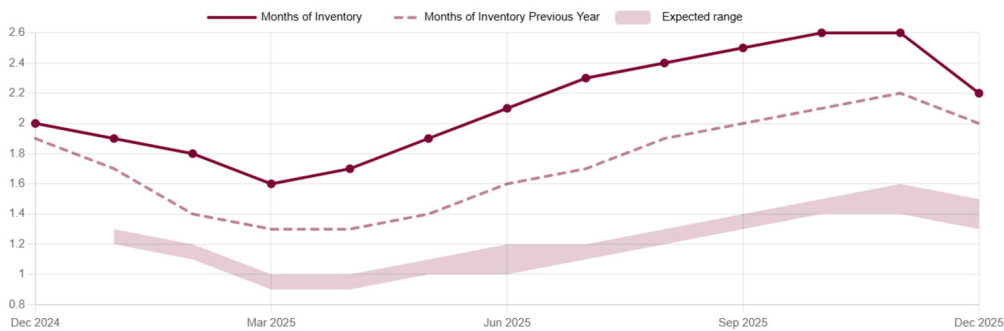

Monthly total by pending date

December 2025
449
 Expected range of 394-436

Month-over-month
-23%
 Typical change is about -19%

Year-over-year
+3%

▶ View source and notes...

Market Momentum

Median Days on Market

Days from listing to pending

December 2025

38

Expected range of 22-24

Month-over-month

+58%

Typical change is about +19%

Year-over-year

+31%

▶ View source and notes...

Months of Inventory

Current supply versus 12-month sales average

December 2025

2.2

Expected range of 1.3-1.5

Month-over-month