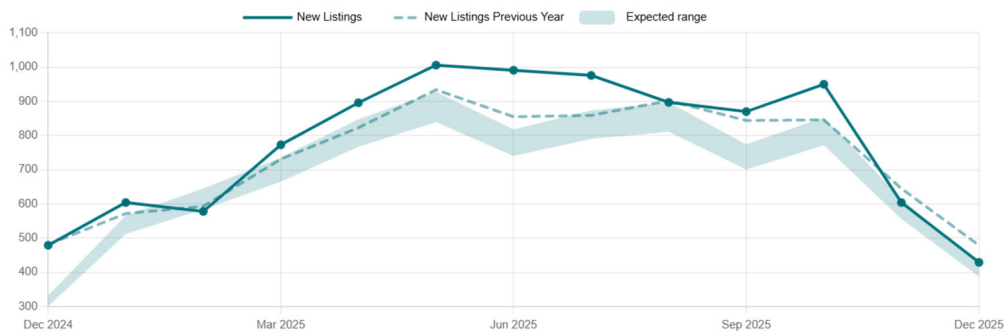

Supply

Inventory

Average daily inventory

December 2025

1,413

Expected range of 1,218-1,346

Month-over-month

-14%

Typical change is about -6%

Year-over-year

+11%

► [View source and notes...](#)

New Listings

Monthly total by listing date

December 2025

429

Expected range of 388-428

Month-over-month

-29%

Typical change is about -30%

Year-over-year

-10%

► [View source and notes...](#)

Sales