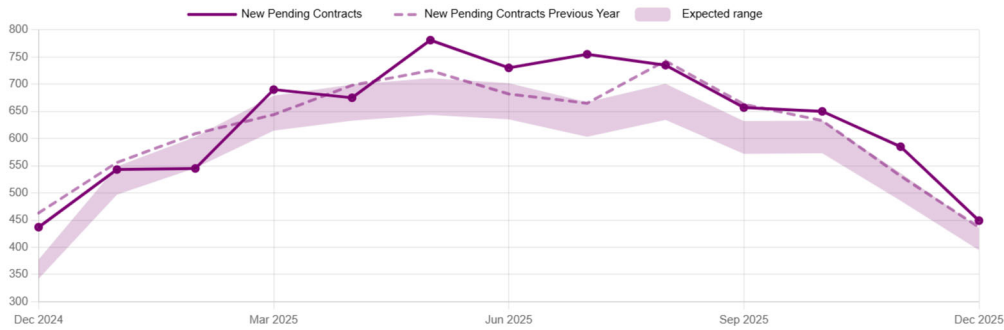

Typical change is about -6%

Year-over-year

+11%

► [View source and notes...](#)

New Listings

Monthly total by listing date

December 2025

429

Expected range of 388-428

Month-over-month

-29%

Typical change is about -30%

Year-over-year

-10%

► [View source and notes...](#)

Sales

Closed Sales

Monthly total of closed sales

December 2025
635
 Expected range of 473-523

Month-over-month
+15%
 Typical change is about -4%

Year-over-year
+12%

▶ View source and notes...

New Pending Contracts

Monthly total by pending date

December 2025
449
 Expected range of 394-436

Month-over-month
-23%
 Typical change is about -19%

Year-over-year
+3%

▶ View source and notes...

Market Momentum

Median Days on Market