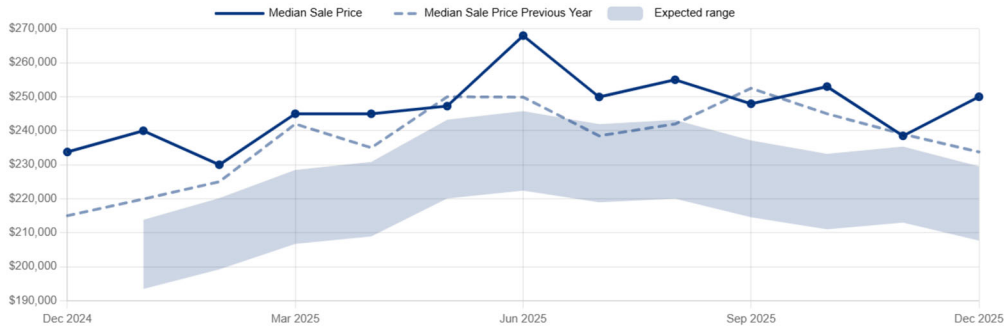

+31%

▶ View source and notes...

Months of Inventory

Current supply versus 12-month sales average

December 2025

2.2

Expected range of 1.3-1.5

Month-over-month

-14%

Typical change is about -5%

Year-over-year

+9%

▶ View source and notes...

Price

Median Sale Price

Median monthly sale price

December 2025
250,000
 Expected range of 207,677-229,537

Month-over-month
+5%
 Typical change is about -2%

Year-over-year
+7%

▶ View source and notes...

Sale Price as Pct. of List Price

Monthly average

December 2025
95.2%
 Expected range of 94.3%-96.2%