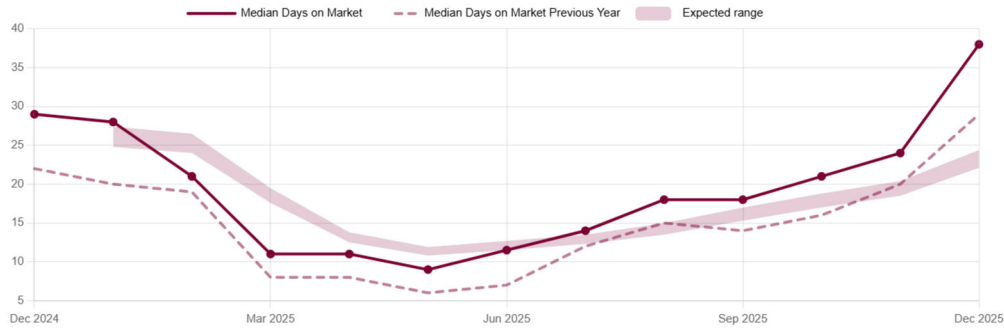

Closed Sales

Monthly total of closed sales

December 2025
635
 Expected range of 473-523

Month-over-month
+15%
 Typical change is about -4%

Year-over-year
+12%

▶ View source and notes...

New Pending Contracts

Monthly total by pending date

December 2025
449
 Expected range of 394-436

Month-over-month
-23%
 Typical change is about -19%

Year-over-year
+3%

▶ View source and notes...

Market Momentum

Median Days on Market

Days from listing to pending

December 2025

38

Expected range of 22-24

Month-over-month

+58%

Typical change is about +19%

Year-over-year

+31%

▶ View source and notes...

Months of Inventory

Current supply versus 12-month sales average

December 2025

2.2

Expected range of 1.3-1.5

Month-over-month